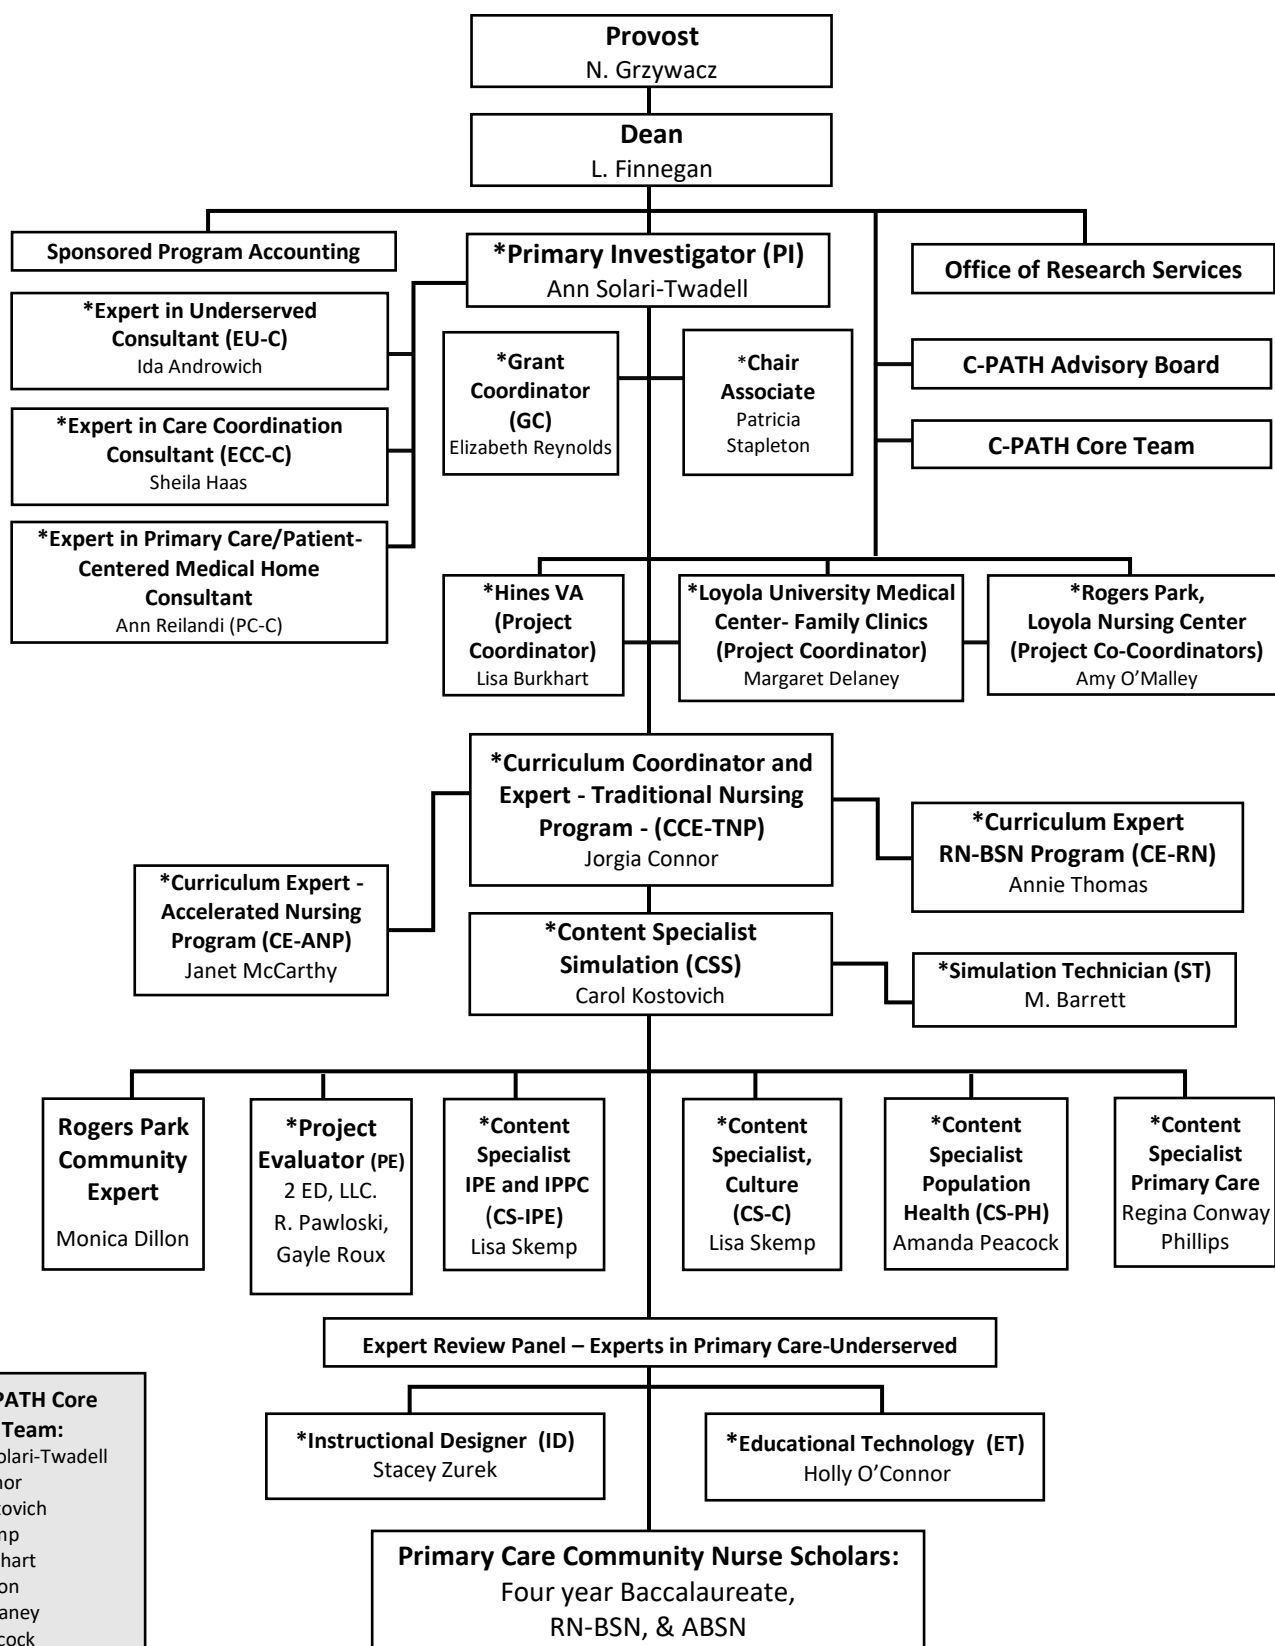

Table of Organization for Grant Management

N-PATH Core Team:
 P. A. Solari-Twadell
 J. Connor
 C. Kostovich
 L. Skemp
 L. Burkhart
 M. Dillon
 M. Delaney
 A. Peacock
 P. Stapleton

**Partial grant support*